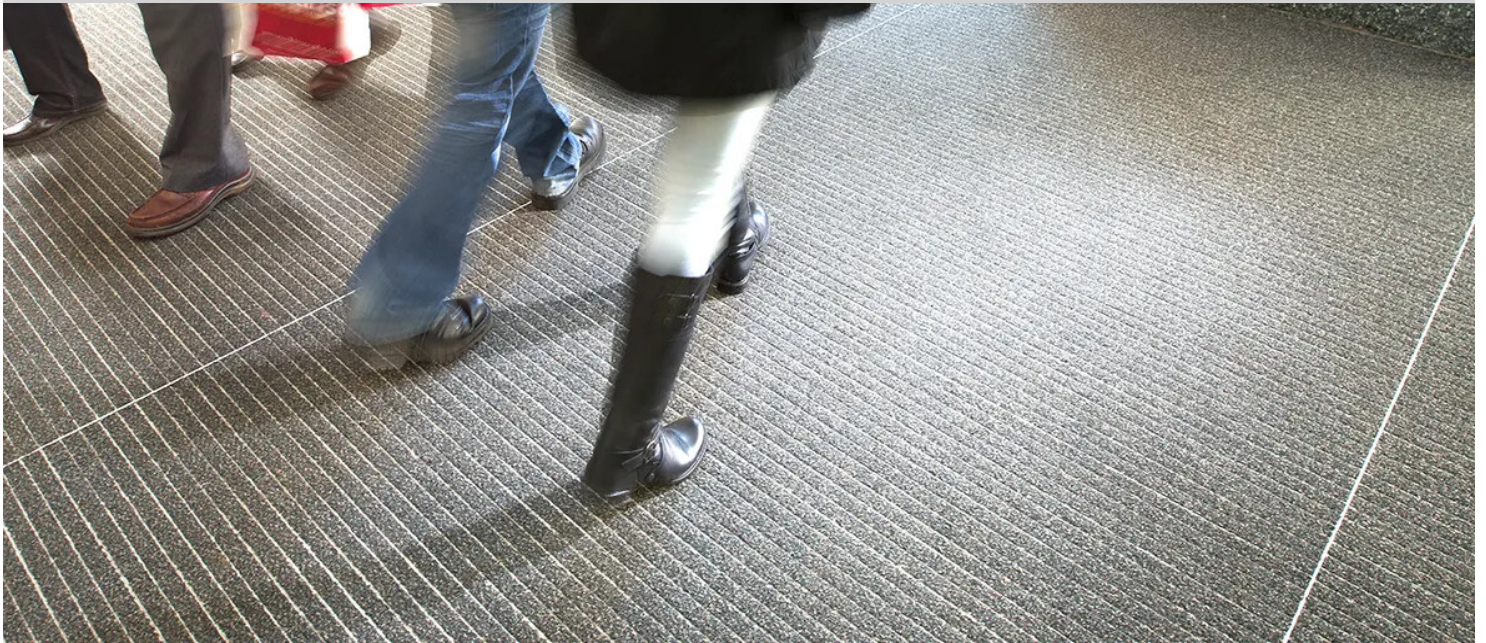

Castle Quay Shopping Centre

Almost a quarter of a million people visit Castle Quay Shopping Centre in Banbury every week, so the pressure to keep shoppers safe within a busy environment is high. In order to meet this demand, Forbo Flooring Systems Nuway Connect entrance flooring system was specified to keep the public areas dirt and moisture free in an effort to protect visitors from slips and trips, whilst maintaining appearance standards.

Location Banbury, United Kingdom
 Flooring Contractor SDS Matting

Featured Flooring Products

Coral Classic
anthracite