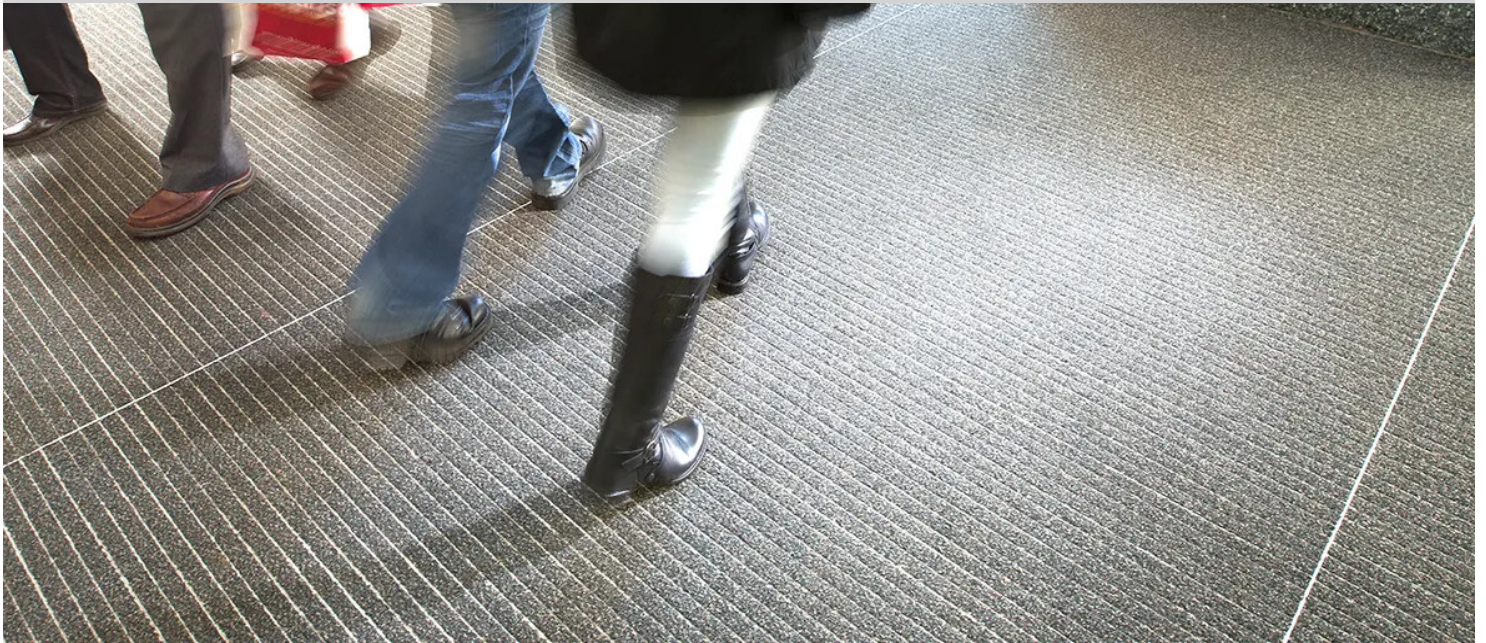

Castle Quay Shopping Center

Safety for shoppers with Forbo's Nuway Connect Almost a quarter of a million people visit Castle Quay shopping centre in Banbury every week, so the pressure to keep shoppers safe within a busy environment is high. In order to meet this demand, Forbo Flooring Systems Nuway Connect entrance flooring system was specified to keep the public areas dirt and moisture free in an effort to protect visitors from slips and trips whilst maintaining appearance standards.

Location	Banbury, United Kingdom
Flooring Contractor	SDS Matting

Used Products

Coral Classic
anthracite