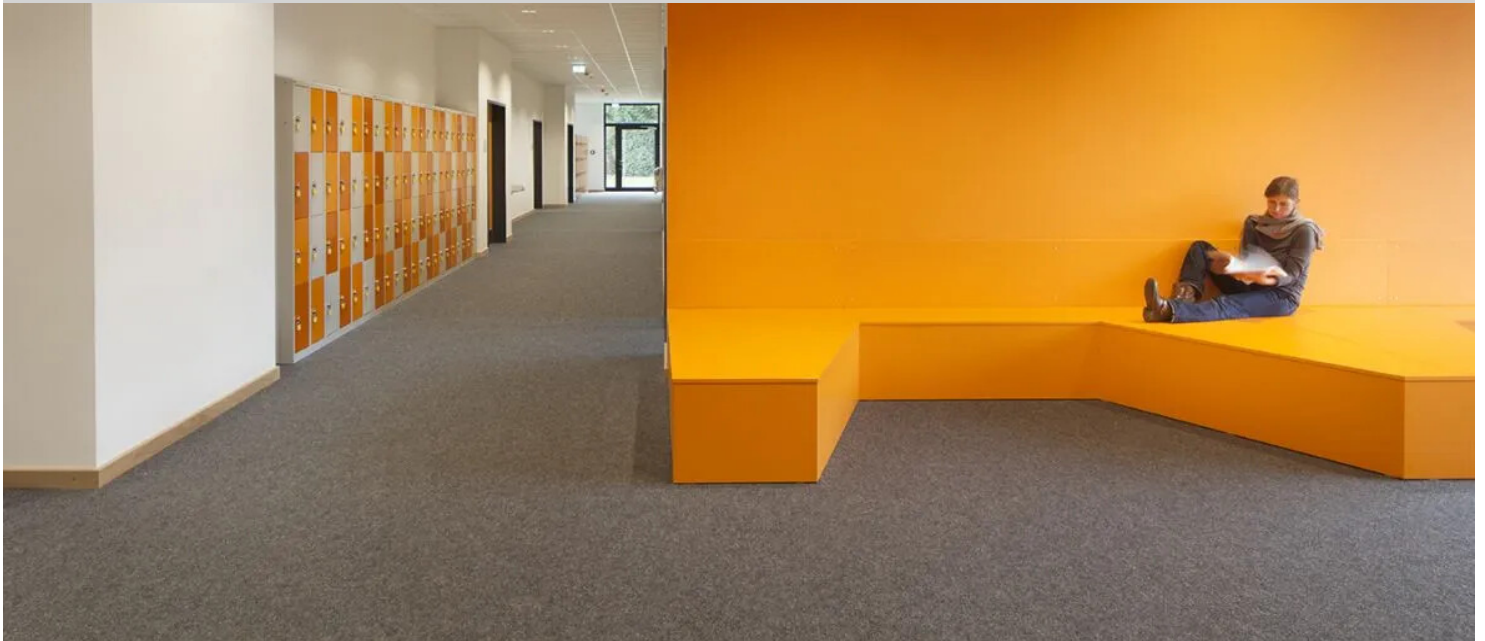

**Carl-Friedrich-Gauß Oberschule Zeven**

This school in Zeven, Germany was built in May 2016. The interior design is very colourful and because of that the students feel comfortable. On the floor was installed Nadelvlies Markant in grey-black.

Project name	Neubau der Carl-Friedrich-Gauß Oberschule, Zeven
ReferenceBuilding	Edi Zühlke AG, Bremen
ReferenceArchitect	Schröder Architekten, Bremen
Installation by	Raumstudio Falter GmbH, Norderstedt
Photographer	Frank Aussieker, Hannover
Location	Zeven, Deutschland
Date of Completion	Mai 2016