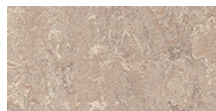

Date of completion 2016	
Installation	Lider
Location	Warszawa, Polska

Used Products

Marmoleum Modular donkey island

Marmoleum Modular Color relaxing lagoon

XX Eternal Wood warm chestnut

Marmoleum Modular horse roan