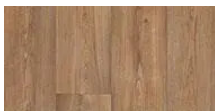

Date of completion 2016	
Installation	Lider
Location	Warszawa, Polska

Used Products

Marmoleum Modular donkey island

Marmoleum Modular Color relaxing lagoon

XX Eternal Wood warm chestnut

Marmoleum Modular horse roan