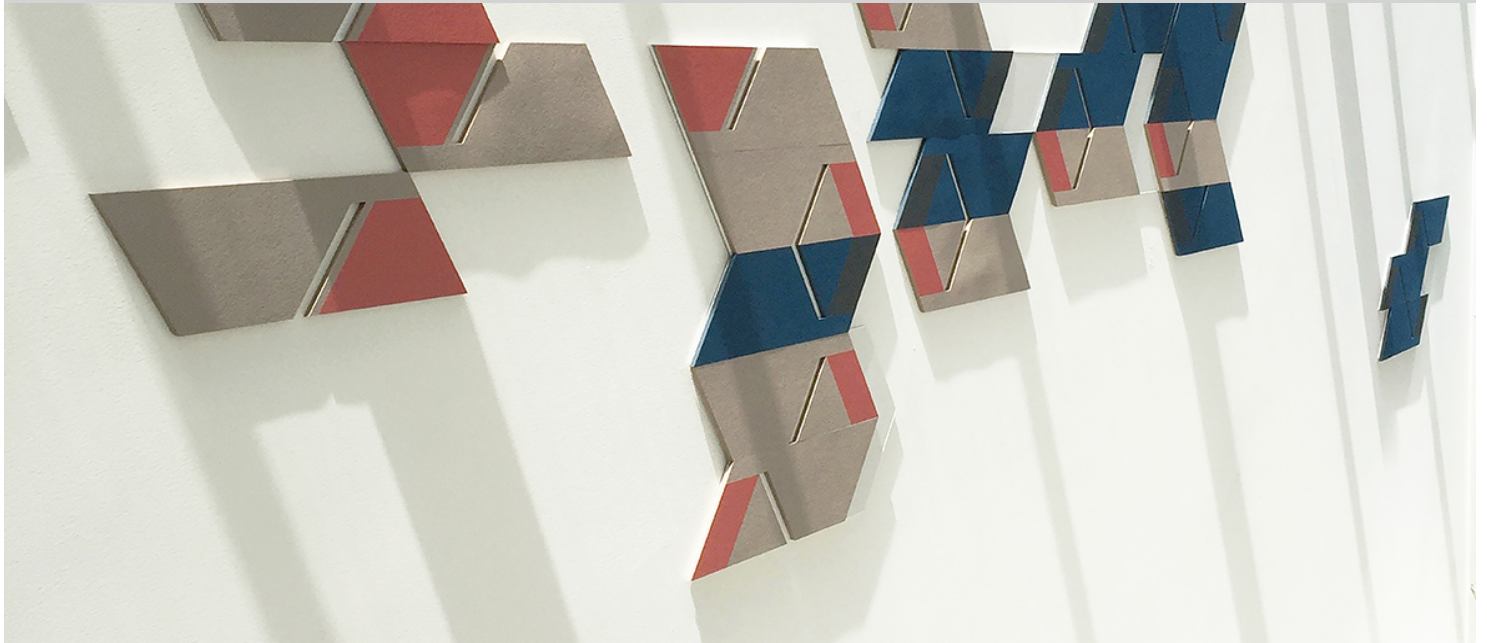

**B Street residence**

Bulletin Board is flexible and easy to cut, combine and handle, which allows you to create functional wall decorations with enchanting decorative effects, which Caroline Di Costa Architect took advantage of and created this amazing custom bulletin board artwork piece for a residential project. Bulletin Board is produced from natural and renewable raw materials. A combination of oxidized linseed oil, rosin and finely ground cork gives Bulletin Board its flexibility and resilience. This combination results in a product with exceptional durability & sustainable footprint. For more information visit: <https://www.cdccreates.com.au/work#/bespoke-pieces/>

Photographer	Alana Blowfield
Installation by	CDC Creates
Location	Australia

**Used Products**

Bulletin Board blue berry

Bulletin Board brown rice

Bulletin Board hot salsa