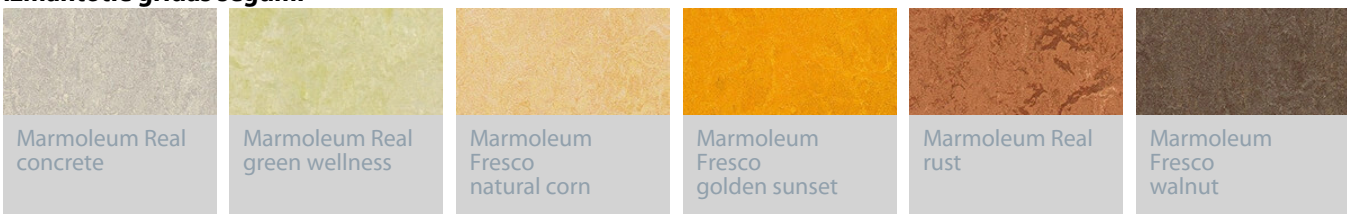

Izmantotie grīdas segumi