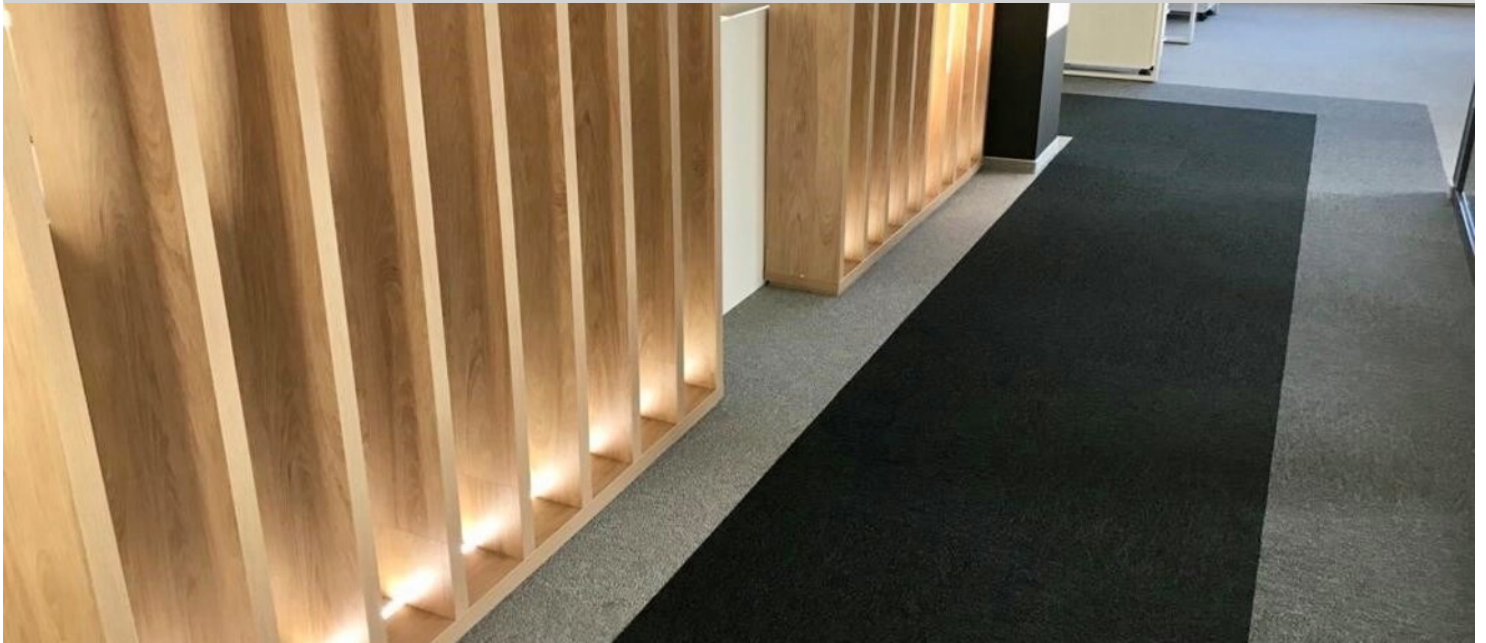

**Autodoc Logistic, Szczecin, Poland**

Autodoc Logistics is a logistics center located in Szczecin. In the office part of the building the Forbo's Tessera Layout&Outline collection was chosen, as well as LVT Allura panels with a wood pattern.