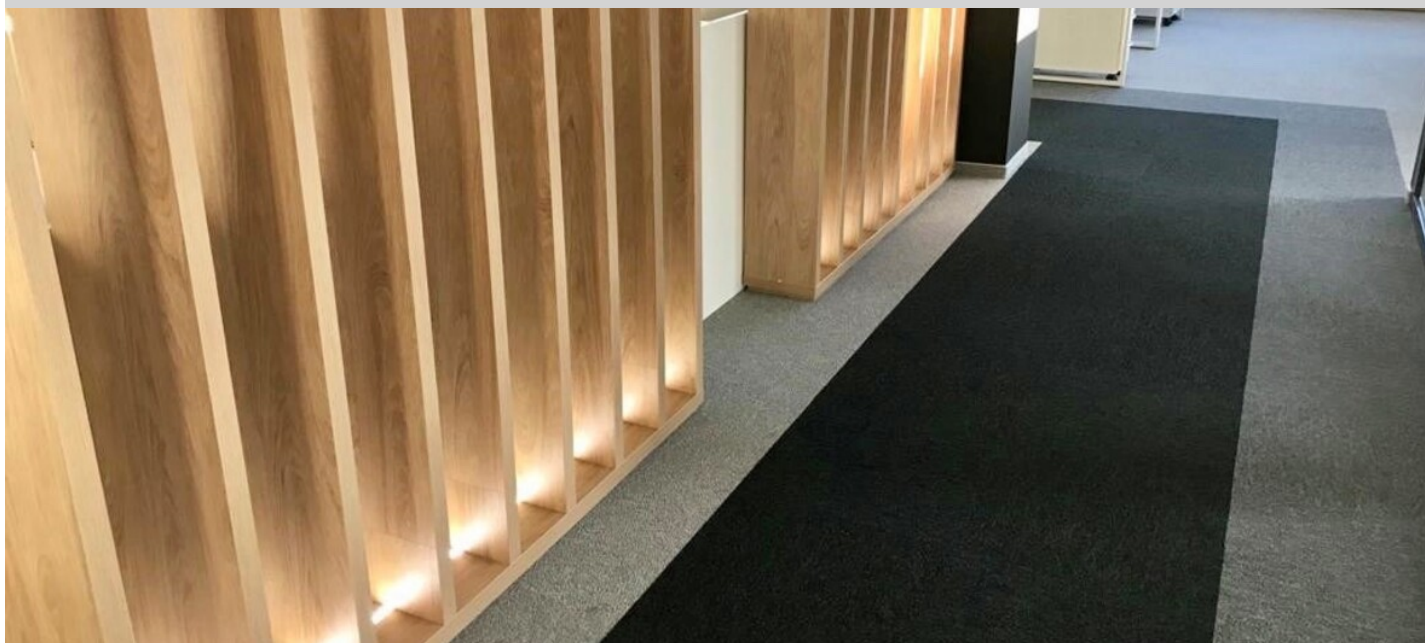

Autodoc Logistic, Szczecin, Poland

Autodoc Logistics is a logistics center located in Szczecin. In the office part of the building the Forbo's Tessera Layout&Outline collection was chosen, as well as LVT Allura panels with a wood pattern.