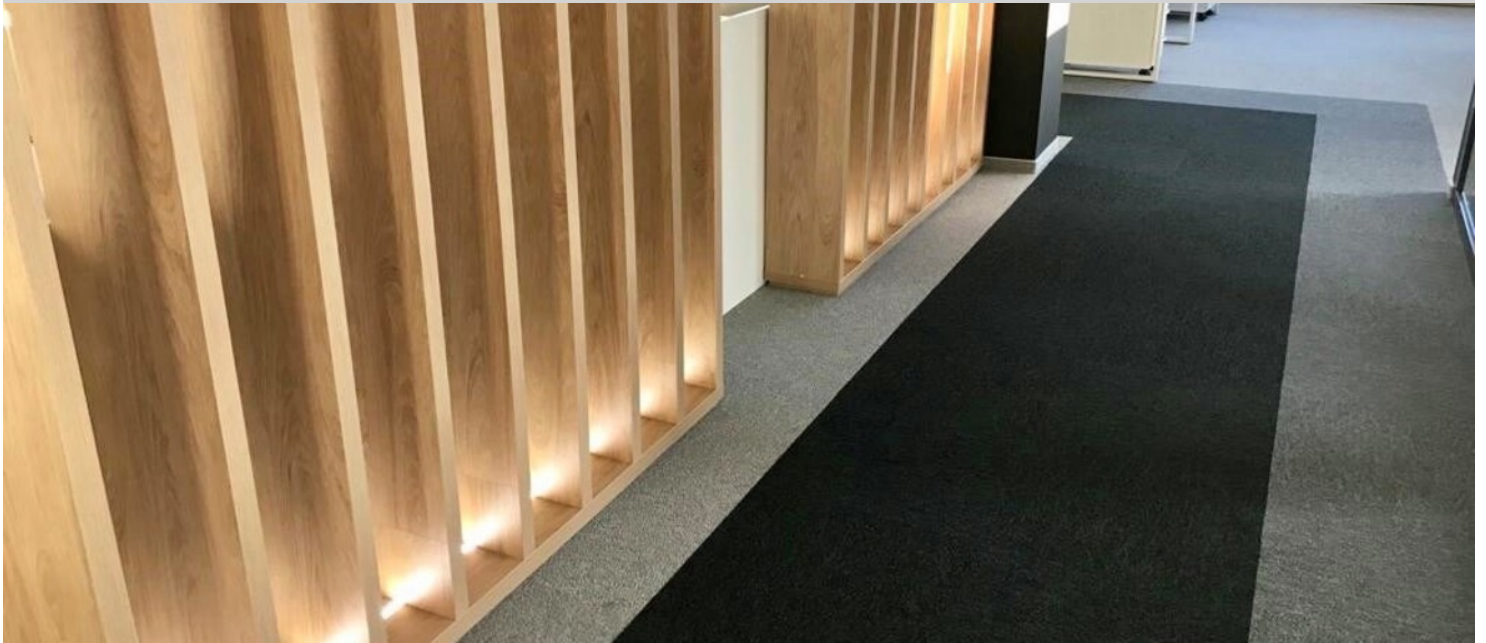

Autodoc Logistic, Szczecin, Poland

Autodoc Logistics is a logistics center located in Szczecin. In the office part of the building the Forbo's Tessera Layout&Outline collection was chosen, as well as LVT Allura panels with a wood pattern.