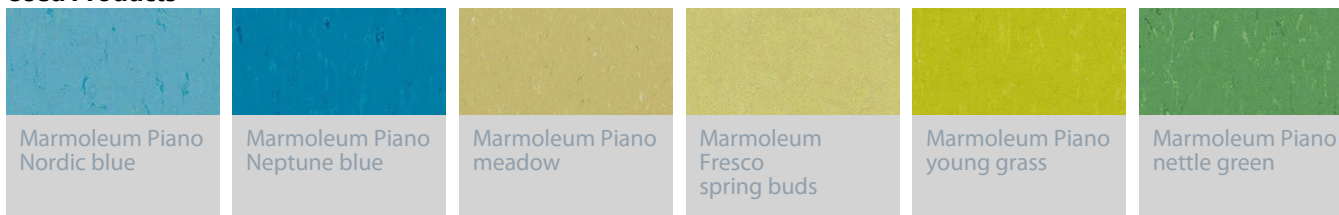

Australian Sports Museum

The Australian Sports Museum in Melbourne is home to Australia’s largest collection of sporting memorabilia and has recently received a new makeover. Focusing on incorporating the latest technology to create an interactive and unique exhibit. The Australian Sports Museum bring the stories of Australian sport to life in a fun and engaging way, which encourages visitors to be a part of the story as they explore all the rich history of Australian sporting culture. Forbo’s Marmoleum sheet was chosen due to wide range of colour options and it was possible to cut designs cut out of Marmoleum, which can then be installed seamlessly together – allowing specifiers to place different coloured floor coverings side by side. Allowing freedom to be creative with patterns and designs to produce real character and presence within the gallery. Made from 97% natural raw materials, Marmoleum is coated with Topshield pro, a double layer water-based finish that provides protection against scuffing and dirt, as well as being resistant to stains and chemicals, helping to ensure that the maintenance of the flooring will be minimal, whilst creating a safe and healthy indoor environment. Additionally, Marmoleum have been awarded the ‘Seal of Approval’ from Allergy UK helping the museum to create a healthier indoor environment for its thousands of visitors year after year.

Location	Melbourne, Australia
Interior architect	Broadcast design
Photographer	Kane Jarrod Photography
Builder	Asset Flooring Group Australia

Used Products

Marmoleum Piano zinnia

Marmoleum Piano salsa red