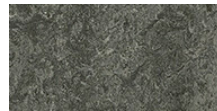

Atria One Green Investment Bank

Michael Laird Architects recently took on the project of refurbishing the offices of Atria One Green Investment Bank. Michael Laird Architects specified a range of products: Tessera Format lead pipe, Tessera CS3 zinnerber and various designs from the Marmoleum Marbled collection from Forbo Flooring Systems, creating a floor space that is practical, hardwearing and tasteful.

Architect	Michael Laird Architects
Location	Edinburgh

Featured Flooring Products

Marmoleum
Authentic
chartreuse

Marmoleum
Modular
dove blue

Marmoleum
Modular
graphite

Tessera Create
Space 2
tavertine

Marmoleum
Modular
lemon zest