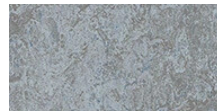

Atalanta International School

In the Atalanta international school in the Netherlands, the Forbo Aquajet technique has been used to cut a globe out of various Marmoleum colors. This to highlight the international character of the school.

Location	Heerhugowaard, Netherlands
Architect	Jim Lubach
Installation	Vloerenbedrijf Van der Laan, Assendelft
Photographer	Erik van Wijk

Used Products

Marmoleum Fresco lemon zest

Marmoleum Real blue

Marmoleum Real dove blue