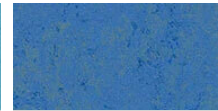

Used Products

XX Coral Classic
2016
anthracite

Marmoleum Piano
polar bear

Marmoleum Piano
Atlantic blue

Marmoleum Piano
Nordic blue

Marmoleum
Concrete
blue glow

Marmoleum Piano
young grass

Marmoleum
Concrete
green glow

Marmoleum
Concrete
yellow glow

Marmoleum
Concrete
purple glow

Marmoleum
Concrete
orange glow

Marmoleum
Concrete
red glow