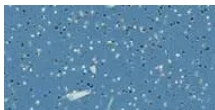

**Used Products**

Marmoleum Real blue

Marmoleum Modular laguna

Safestep R11 cloudy

Marmoleum Striato Colour colour stream

Coral Duo azul imperial