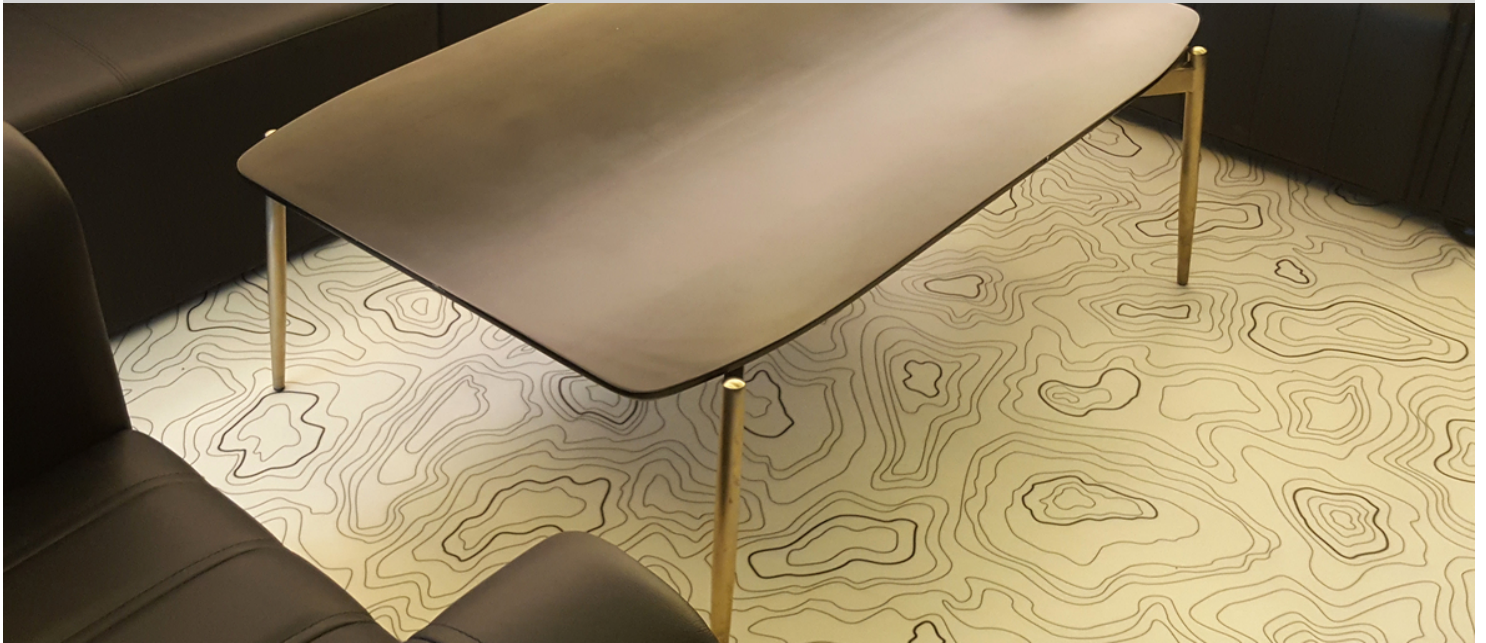

ACC Design Hotel

Sarlon Topography which has unique design, is applied as a point interior. Among the Acoustic vinyl collection, this is the special collection with distinctive pattern. The combination of dark and light color makes modern interior.

Project name ACC

Location

Used Products

Sarlon Topography black

Sarlon Topography white