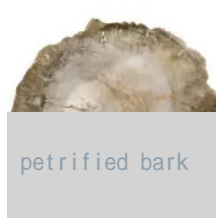

'Kiss of Dutch' Cafe

Gwangju

mint-turquoise gradient

tender sparkle

grey-black shaded space

petrified bark