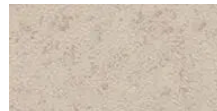

Gyeonggi

가

kelp

Berlin red

ivory canyon

leaf

silver shadow

white

mist grey