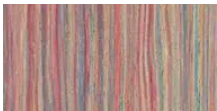

Location	Kita-Ku, Tokyo
Architect	Mr. Toshiya Izumi
Interior architect	Sum Concept Design
Installation	K.K Kogado
Date of completion	November 2015

**Used Products**

Marmoleum  
Linear all colours  
colour stream