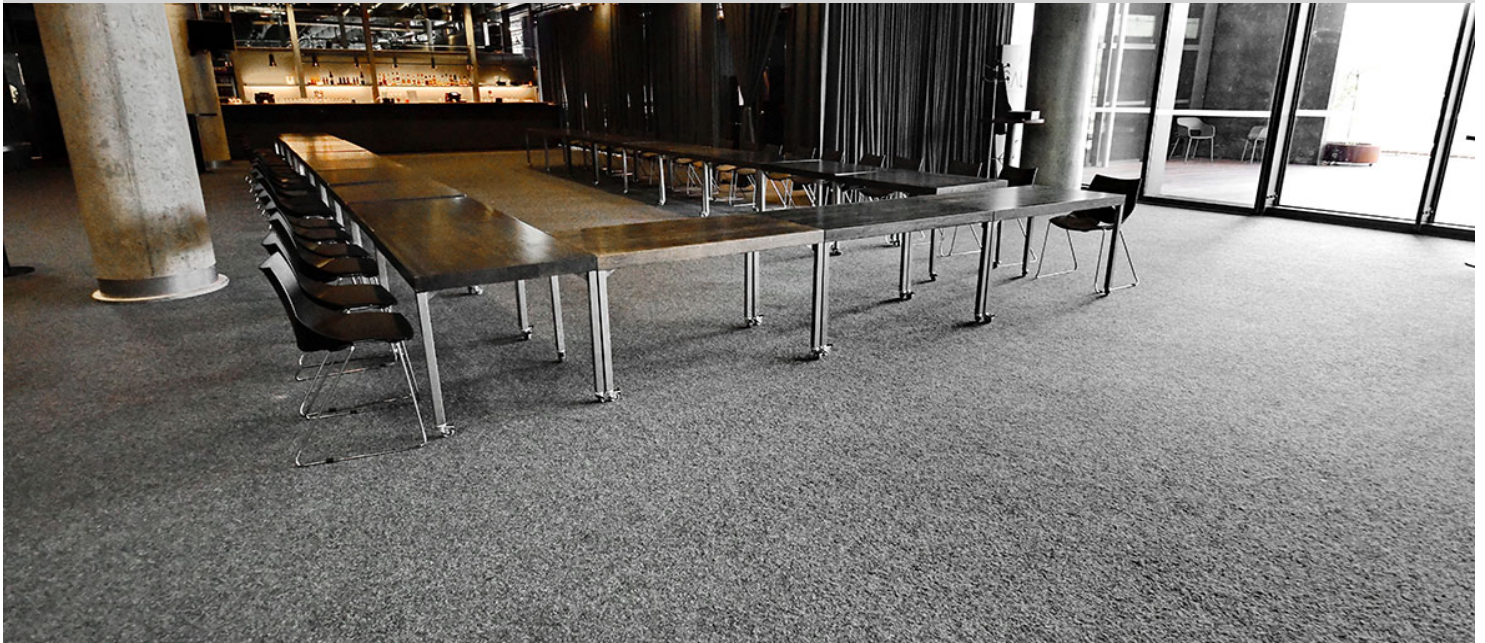

Žalgirio Arena, Sala Restaurant

Žalgirio Arena is a multifunctional indoor arena in Kaunas, Lithuania. The arena is located on an island in the river Nemunas. It is the largest indoor arena in the Baltic States. The Žalgiris Arena is used to host basketball matches as well as concerts. The stylish and spacious Sala Restaurant is located inside the arena. A Forbo needlefelt Markant floor was chosen for its robust, hardwearing properties. Markant is a high-quality needlefelt floor covering with a coarse structure. Markant floors are ideal for frequently used areas.

Nuoroda vieta Kaunas, Lithuania

Nuoroda architektas Eugenijus Miliūnas

Nuoroda fotografas Matas Laužadis

Naudoti grindų dangos produktai

Markant charcoal